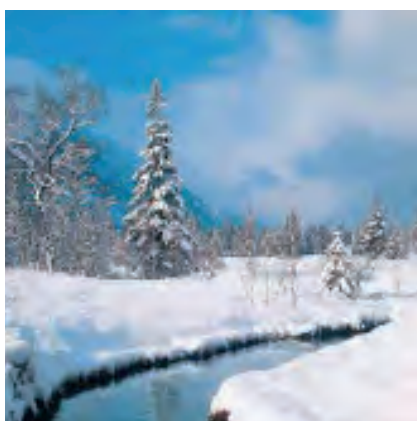

Ref. 391006