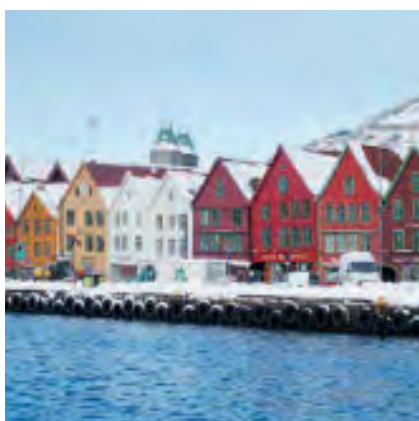

Ref. 391005