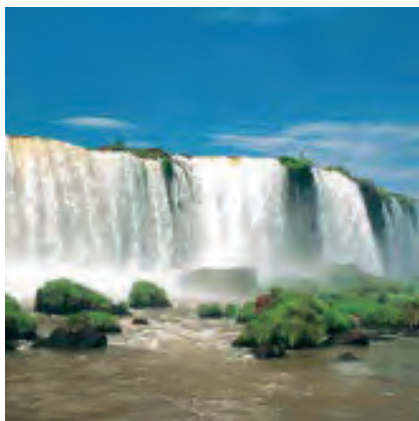

Ref. 391002